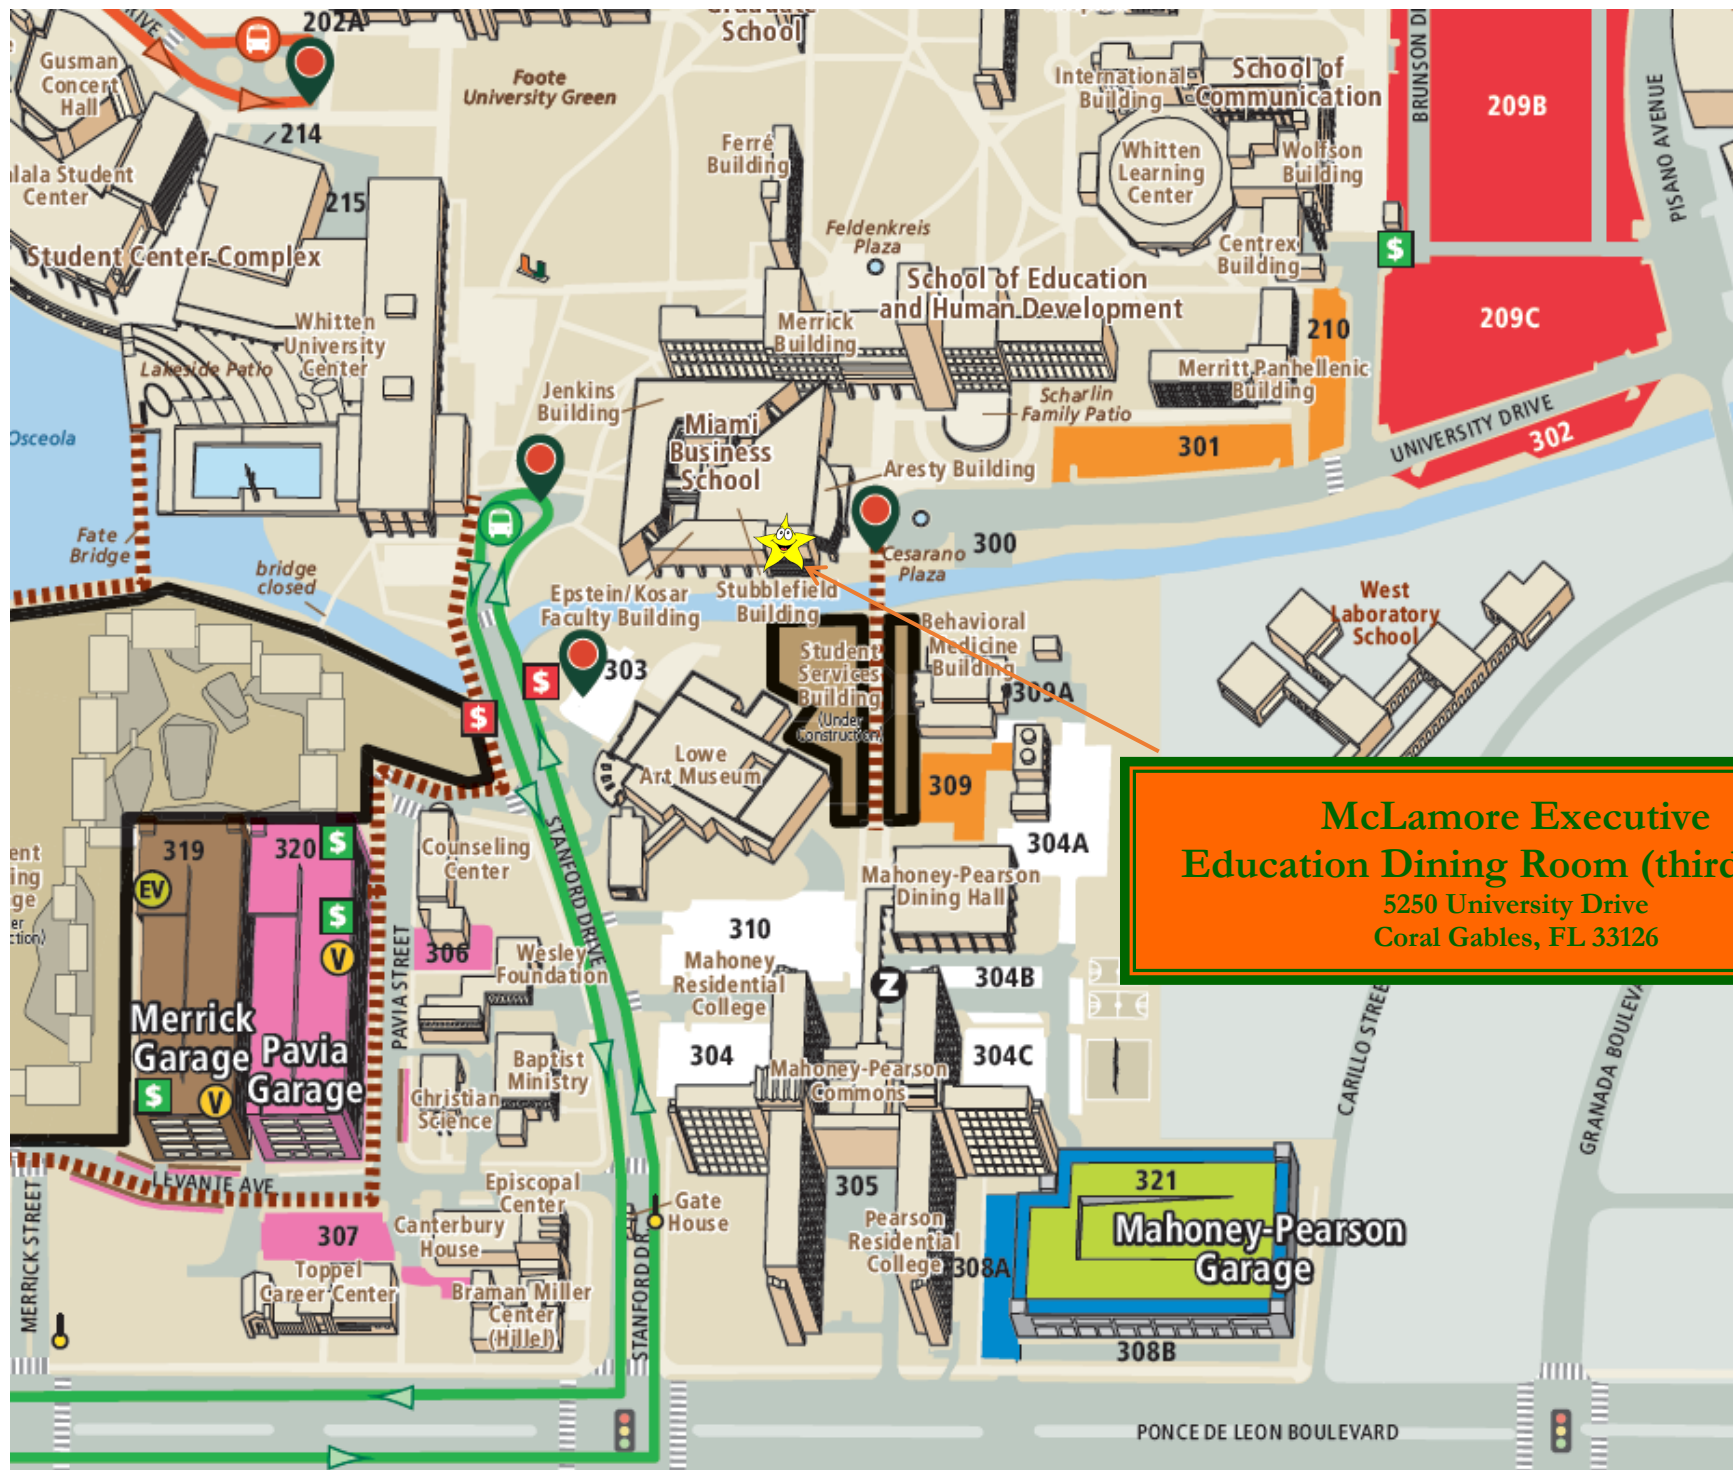

- Pick-up and Drop-off
- Pedestrian Access
- Stanford Shuttle Route
- Pay Station
- Coral Gables Street Parking

**McLamore Executive
Education Dining Room (third floor)**
5250 University Drive
Coral Gables, FL 33126